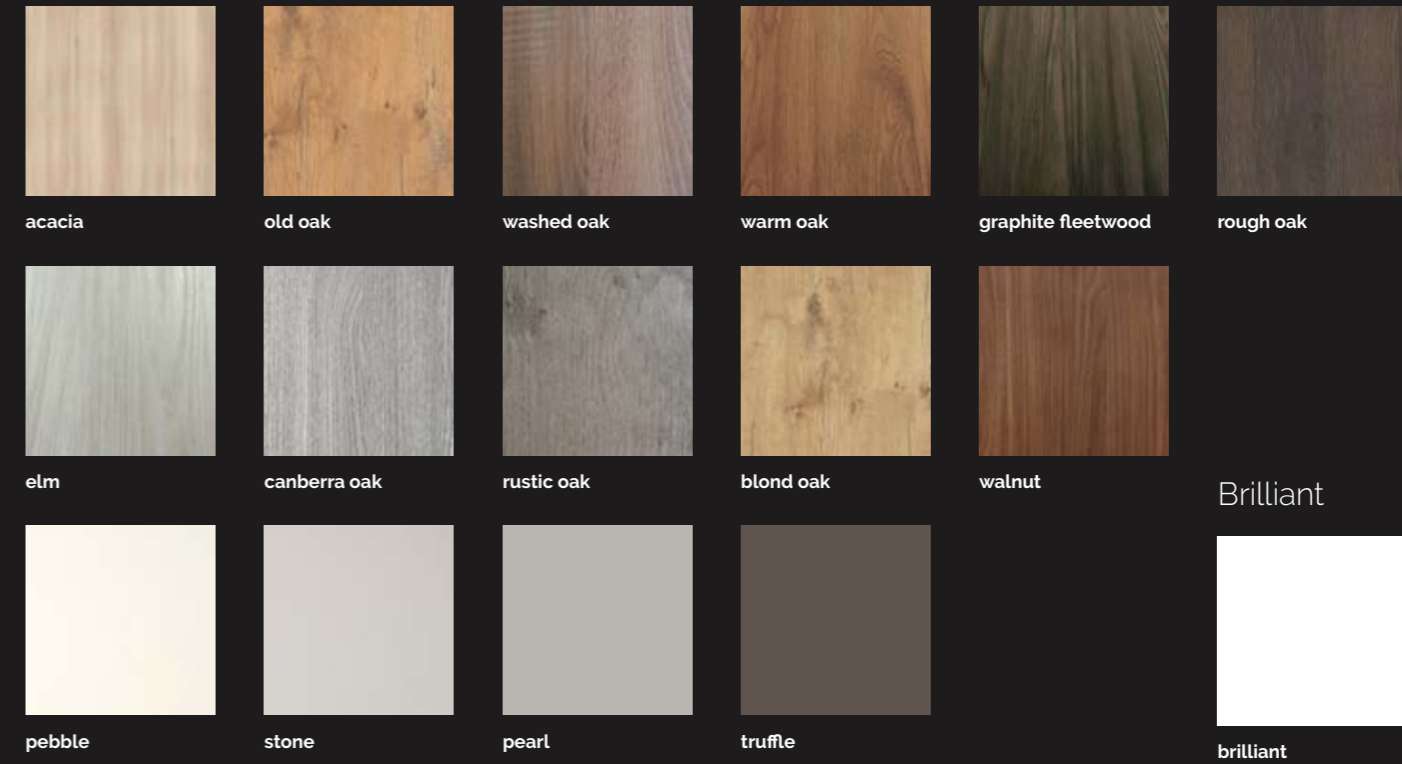

## TREND collection

Melamine

Lacquer colours

# Colours

### 1950 Lacquer colours

1950 NCS painted colours in silk gloss, structured and high gloss lacquer  
Matching colour for carcass edging is to be chosen from the Master and Comfort collection.

### Melamine