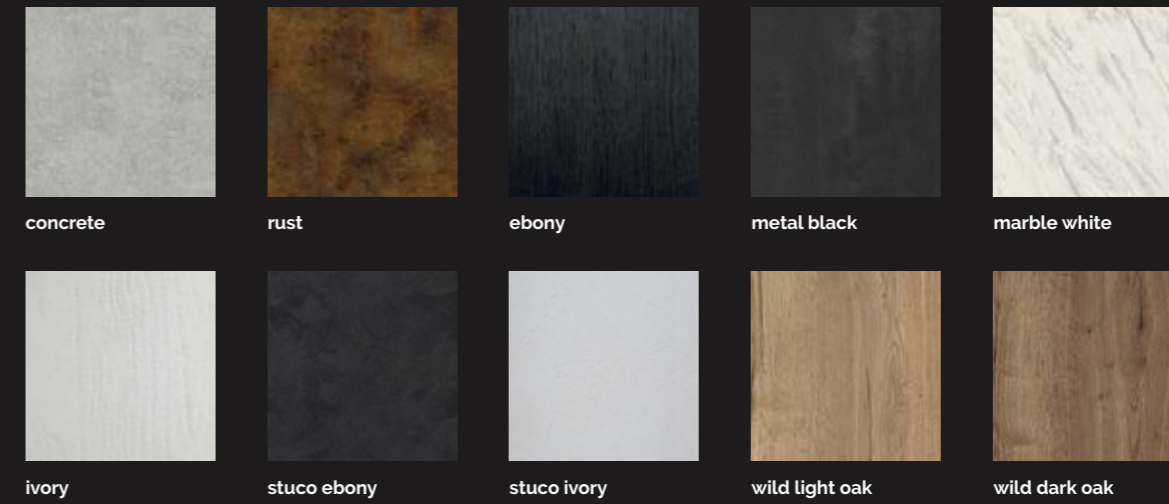

# Colours

## Mix & match with the Keller master collection

Combining was never this easy. With nine contemporary colours in six different materials and price groups, you have everything you need to design your own personal kitchen, in which all elements are perfectly matched.

## MASTER collection

Melamine, foil, high gloss synthetic, silk gloss, structured and high gloss lacquer

## TREND collection

Melamine

Lacquer colours